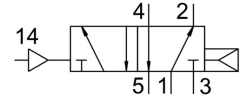

# Basic valve C-5/2-1/4

Part number: 5750

FESTO

## Data sheet

Feature	Value
Standard nominal flow rate	1400 l/min
Operating pressure	1 bar ... 10 bar
Nominal width	6.5 mm
Type code	C
Mounting position	Any
Manual override	Non-detenting
Symbol	00991048
Pilot pressure	2 bar ... 10 bar
Max. switching frequency	40 Hz
Switching time off	28 ms
On switching time	24 ms
Operating medium	Compressed air as per ISO 8573-1:2010 [7:4:4]
Information on operating and pilot media	Operation with oil lubrication possible (required for further use)
Temperature of medium	-10 °C ... 60 °C
Type of mounting	On sub-base
Pilot air port 12	G1/8
Pilot air port 14	G1/8
Pneumatic connection 1	G1/4
Pneumatic connection 2	G1/4
Pneumatic connection 3	G1/4
Pneumatic connection 4	G1/4
Pneumatic connection 5	G1/4
Note on materials	Contains paint-wetting impairment substances
Seals material	NBR
Housing material	Wrought aluminum alloy
Diaphragm material	PUR